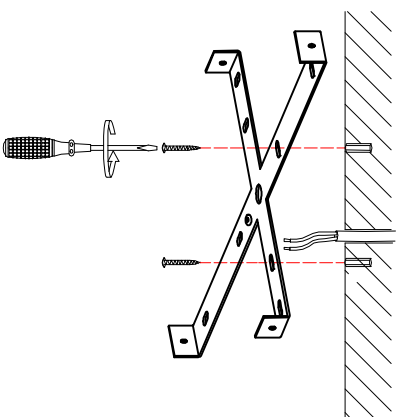

Model: MP57011-6A

Nazwa: Wheel 80

AZzerdo
collezione

1,

2,

3,

⚠
Note: please hang up the lamp,
and finally remove the cable tie